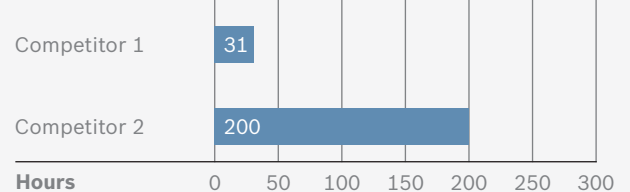

NEW! GWS 15-125 CI Professional

NEW! GWS 9-115 Professional

Average lifetime

GWS 15-125 CI Professional

Average lifetime

GWS 9-115 Professional

Average carbon brush lifetime

GWS 15-125 CI Professional

Average carbon brush lifetime

GWS 9-115 Professional

Robert Bosch Ltd (Blue Power Tools)

PO Box 98

Uxbridge

Middlesex

UB9 5HJ

Tel. 0844 736 0107