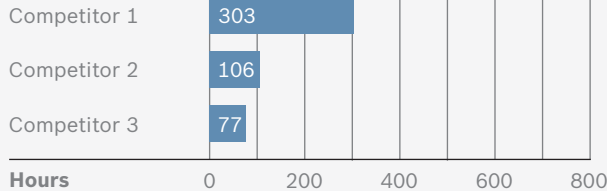

NEW! GWS 15-125 CI Professional

NEW! GWS 9-115 Professional

Average lifetime

GWS 15-125 CI Professional

Average lifetime

GWS 9-115 Professional

Average carbon brush lifetime

GWS 15-125 CI Professional

Average carbon brush lifetime

GWS 9-115 Professional

Robert Bosch Ltd (Blue Power Tools)

PO Box 98

Uxbridge

Middlesex

UB9 5HJ

Tel. 0844 736 0107