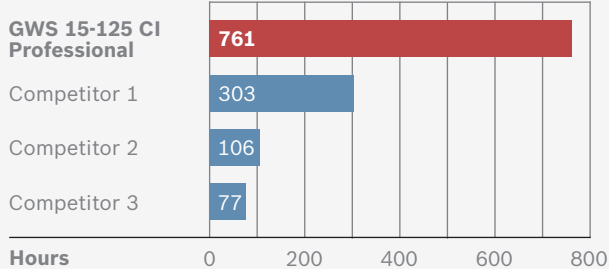

Average lifetime