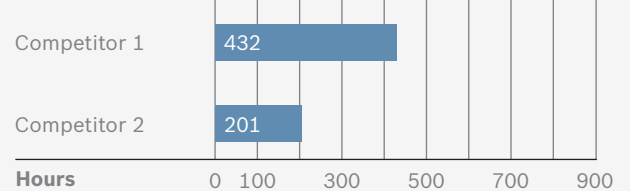

NEW! GWS 15-125 CI Professional

NEW! GWS 9-115 Professional

Average lifetime

GWS 15-125 CI Professional

Average lifetime

GWS 9-115 Professional

Average carbon brush lifetime

GWS 15-125 CI Professional

Average carbon brush lifetime

GWS 9-115 Professional

Robert Bosch Ltd (Blue Power Tools)

PO Box 98

Uxbridge

Middlesex

UB9 5HJ

Tel. 0844 736 0107