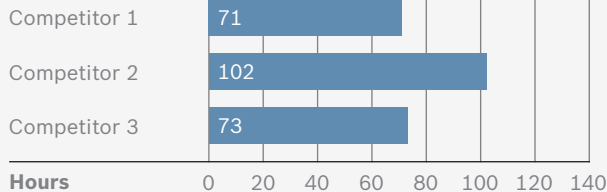

NEW! GWS 15-125 CI Professional

NEW! GWS 9-115 Professional

Average lifetime

GWS 15-125 CI Professional

Average lifetime

GWS 9-115 Professional

Average carbon brush lifetime

GWS 15-125 CI Professional

Average carbon brush lifetime

GWS 9-115 Professional

Robert Bosch Ltd (Blue Power Tools)

PO Box 98

Uxbridge

Middlesex

UB9 5HJ

Tel. 0844 736 0107