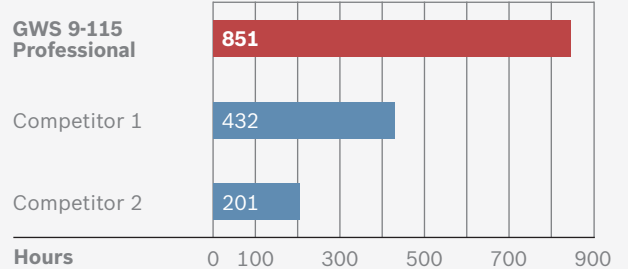

Average lifetime